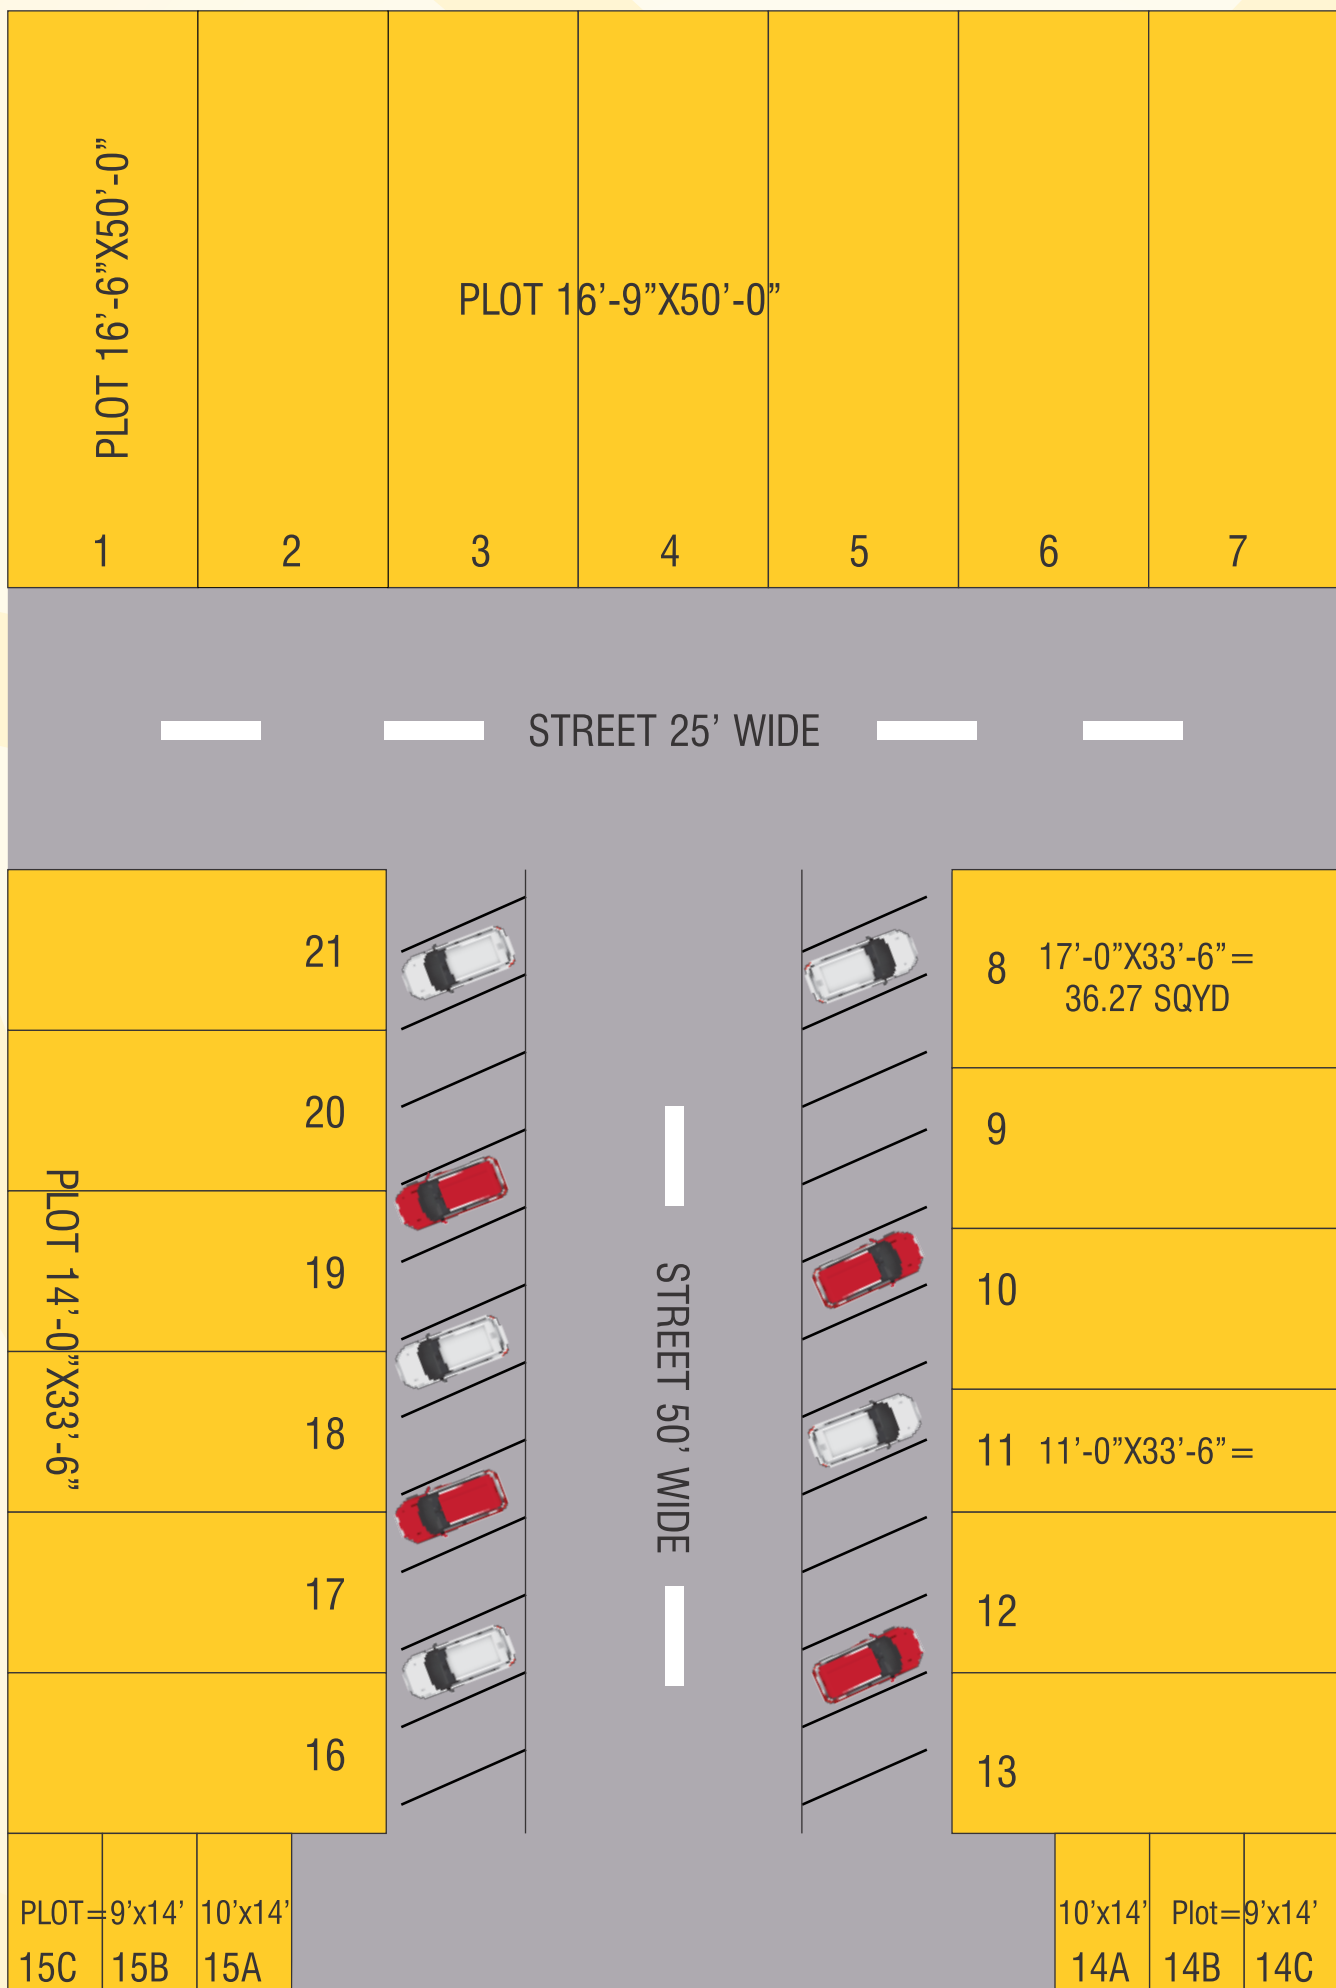

LAYOUT PLAN

Shop No	Dimension
1	16'6"x50
2 - 7	16'9"x50
8	17'x33'6"
9,10	14'x33'6"
11	11'x33'6"
12,13	14'x33'6"
14 A	10'x14'
14 B,C	9'x14'
15 A	10'x14'
15 B,C	9'x14'
16 - 21	14'x33'6"